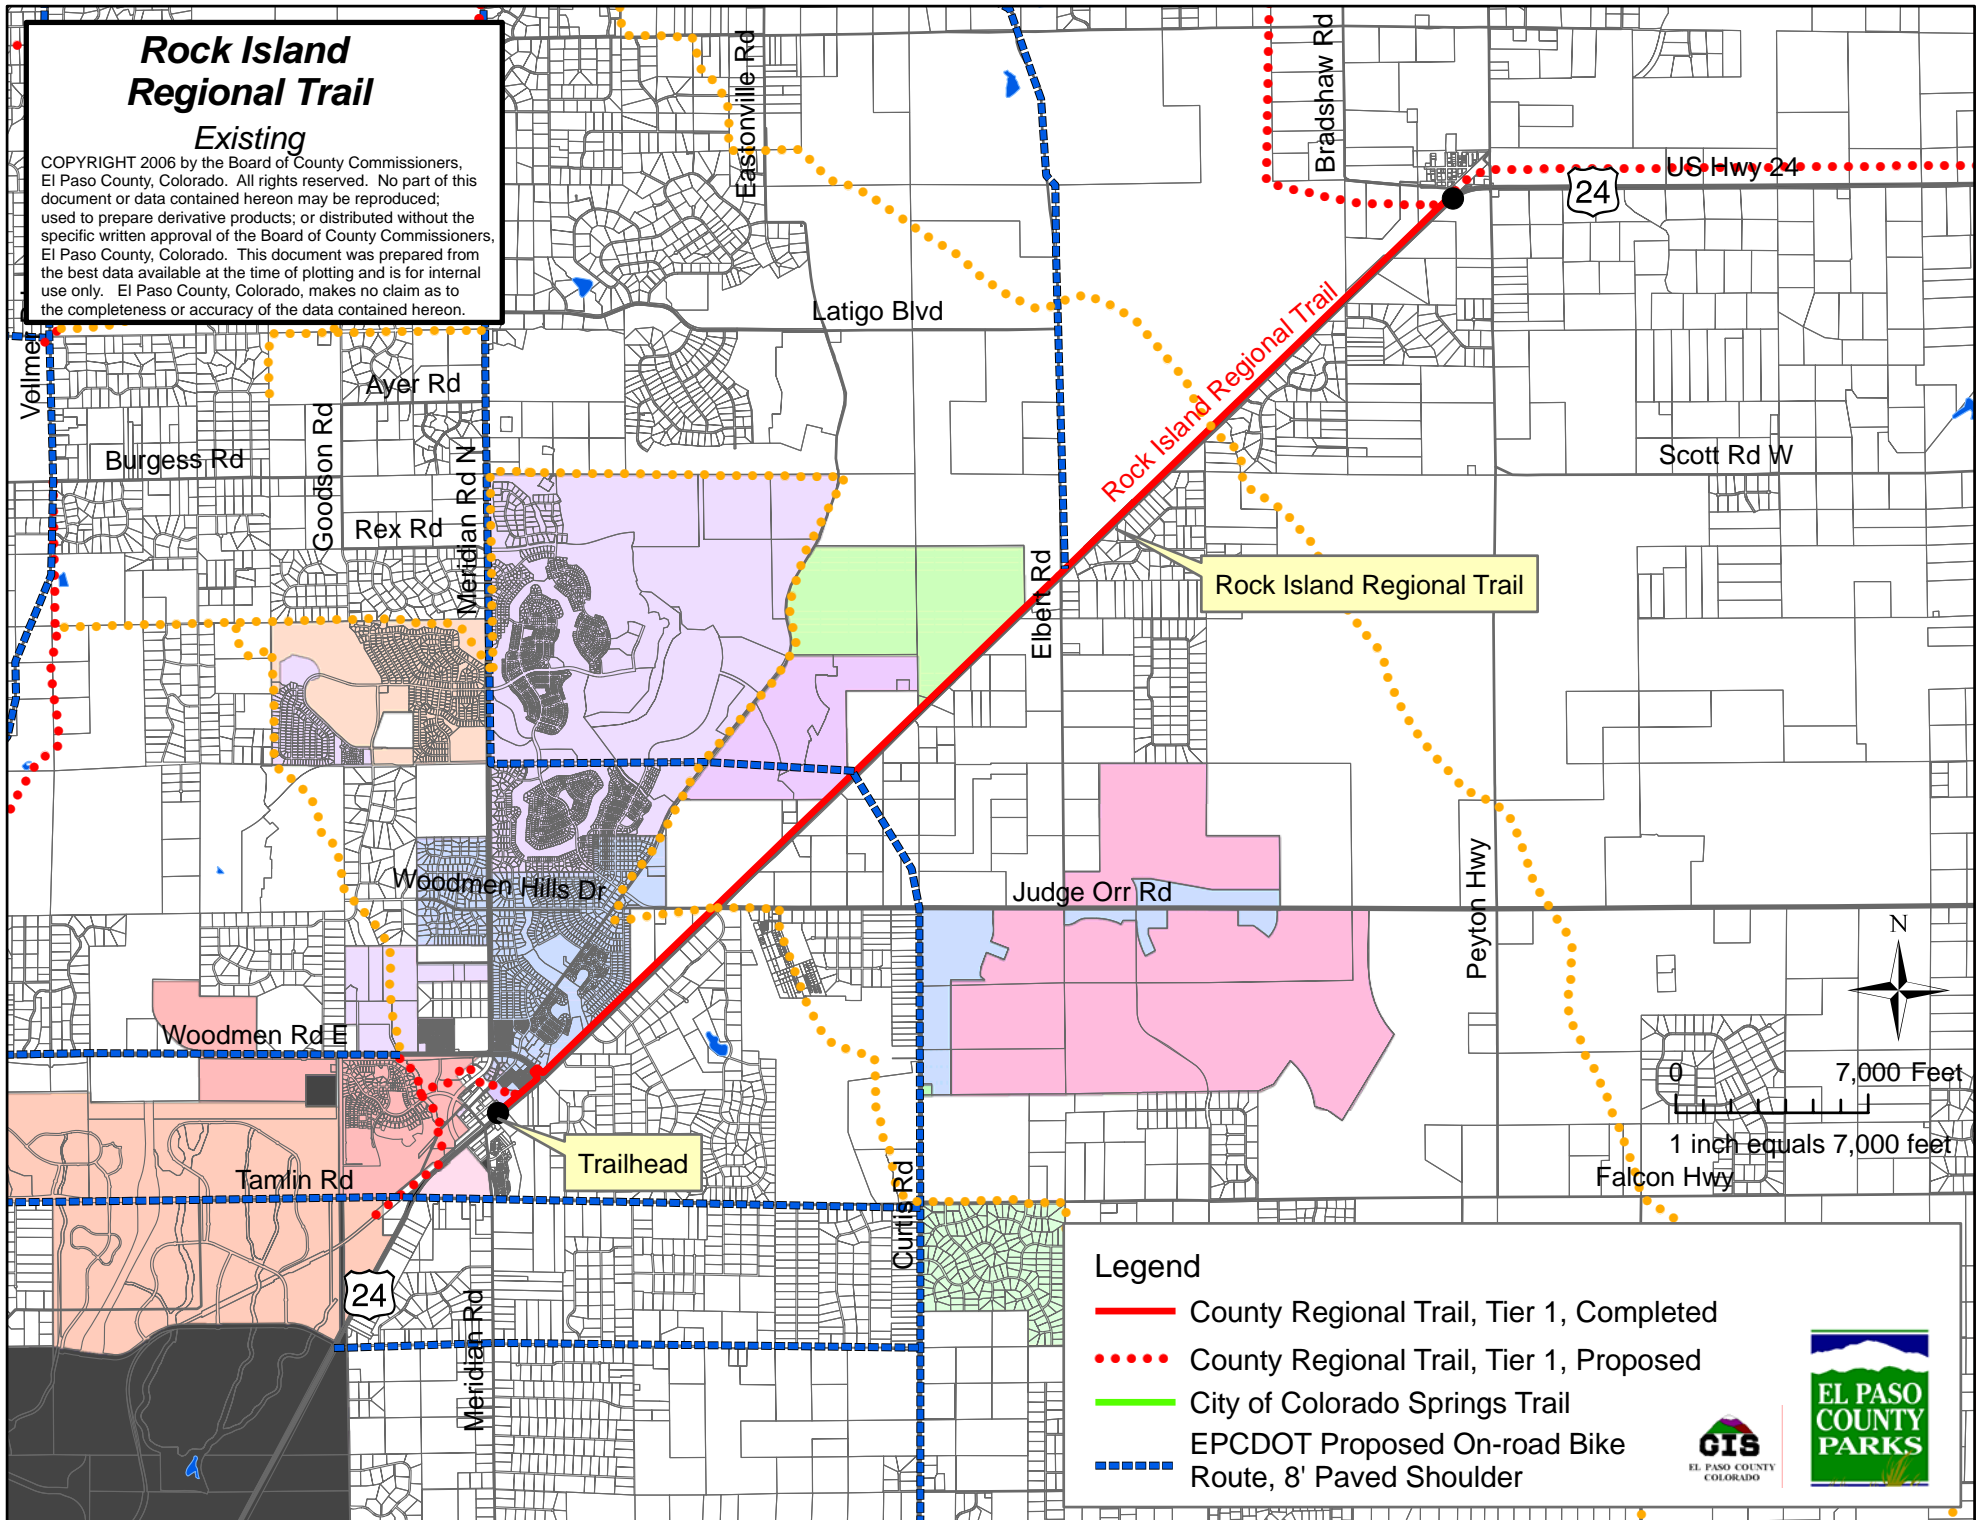

Rock Island Regional Trail

Existing

COPYRIGHT 2006 by the Board of County Commissioners, El Paso County, Colorado. All rights reserved. No part of this document or data contained hereon may be reproduced, used to prepare derivative products, or distributed without the specific written approval of the Board of County Commissioners, El Paso County, Colorado. This document was prepared from the best data available at the time of plotting and is for internal use only. El Paso County, Colorado, makes no claim as to the completeness or accuracy of the data contained hereon.

- Legend**
- County Regional Trail, Tier 1, Completed
 - ⋯ County Regional Trail, Tier 1, Proposed
 - City of Colorado Springs Trail
 - - - EPCDOT Proposed On-road Bike Route, 8' Paved Shoulder